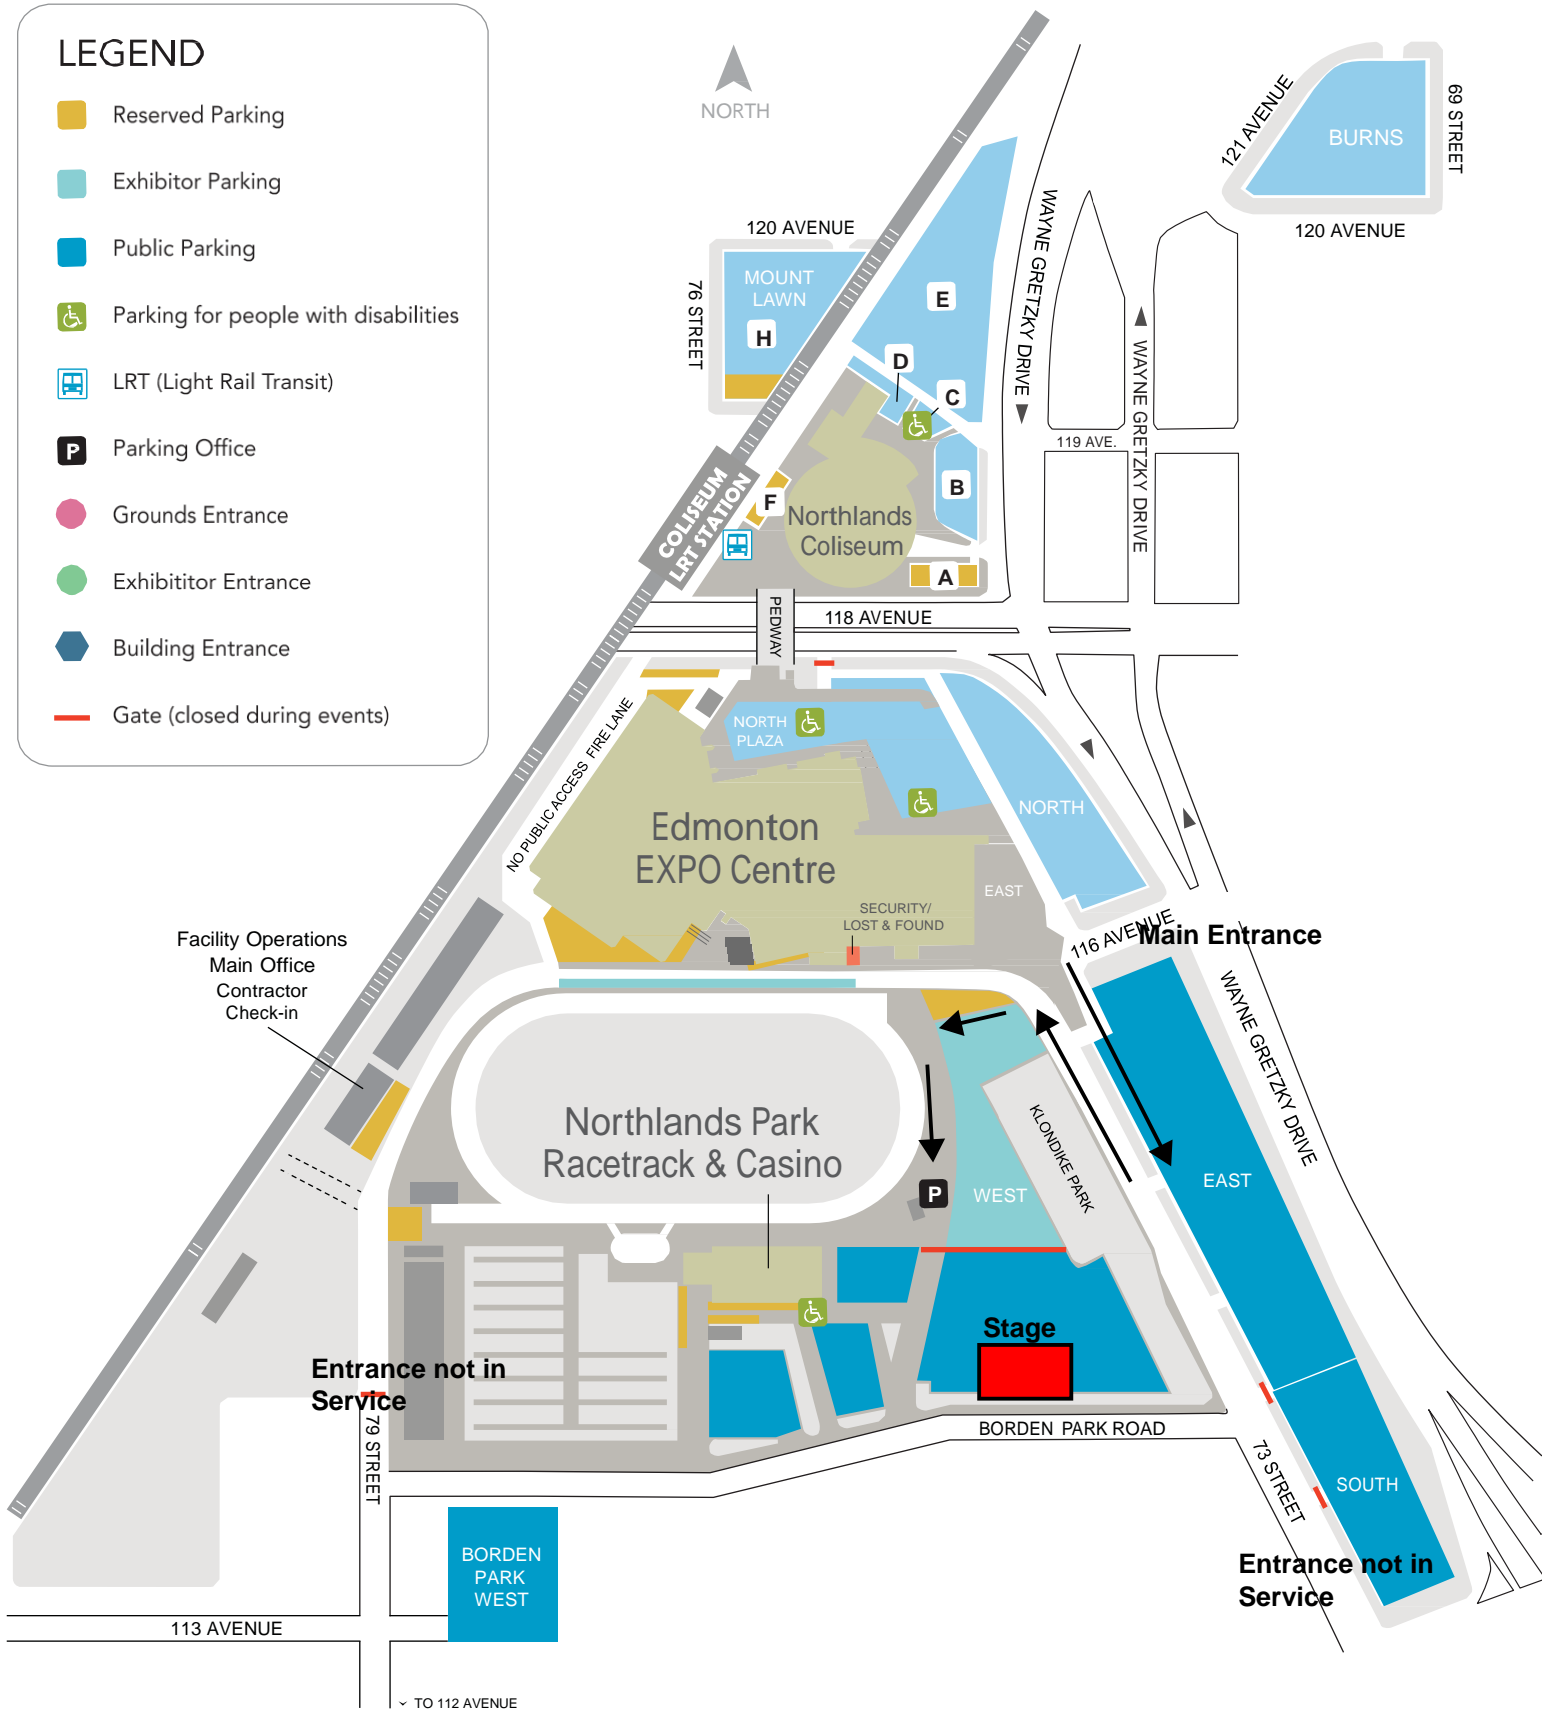

Edmonton EXPO Centre

Guest Map

LEGEND

- Reserved Parking
- Exhibitor Parking
- Public Parking
- Parking for people with disabilities
- LRT (Light Rail Transit)
- P Parking Office
- Grounds Entrance
- Exhibitor Entrance
- E Building Entrance
- Gate (closed during events)

TO 112 AVENUE